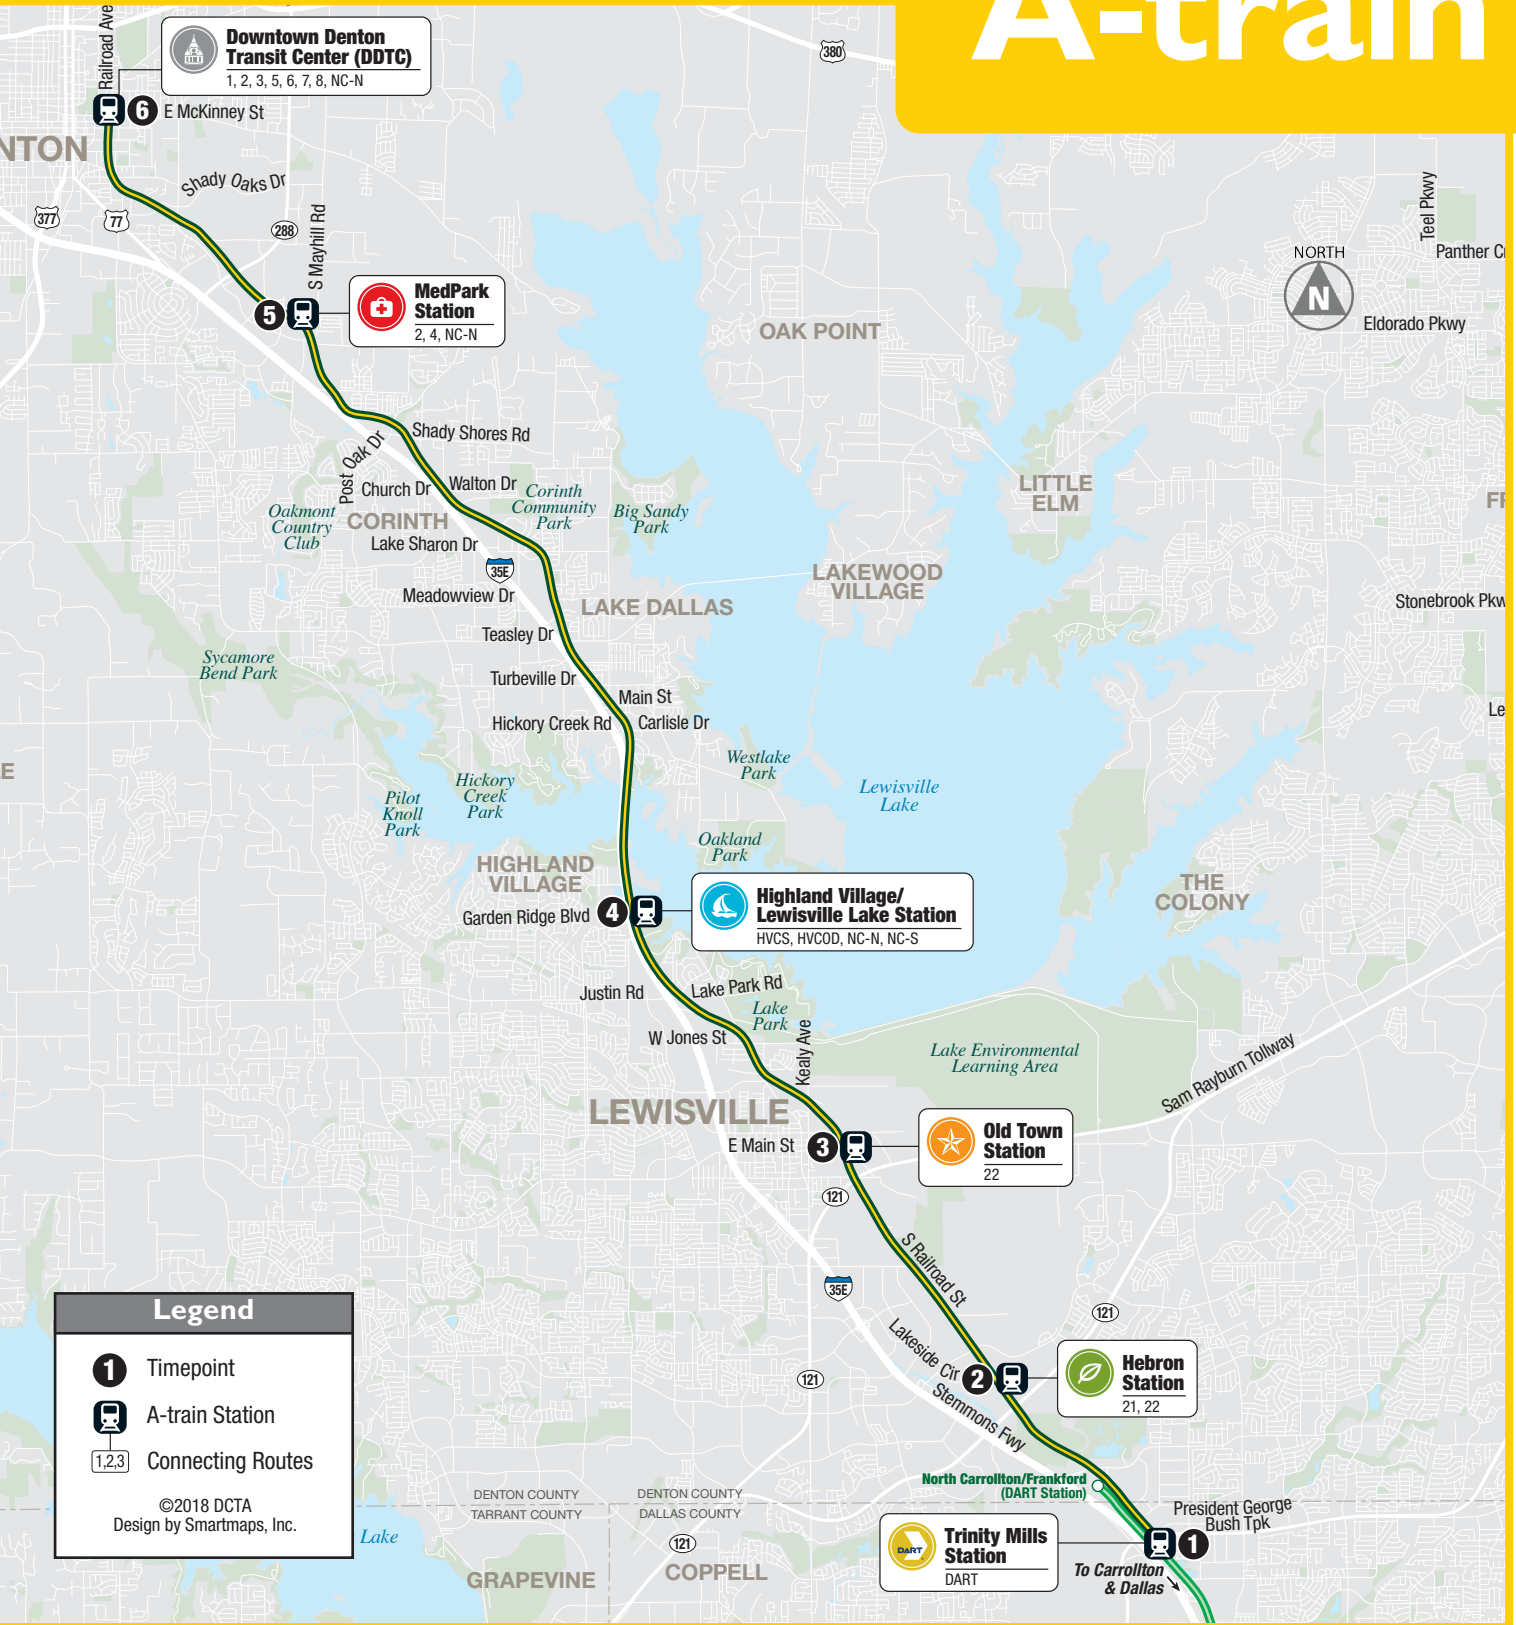

New Service Changes & Modifications

Effective Monday, March 23, 2020.

DENTON COUNTY
TRANSPORTATION
AUTHORITY

A-train

Legend

- 1 Timepoint
- A-train Station
- 1,2,3 Connecting Routes

©2018 DCTA
Design by Smartmaps, Inc.

Northbound / Dirección Norte

	Green Line (Arrives) 1	Trinity Mills Station 1	Hebron Station 2	Old Town Station 3	Highland Village Station 4	MedPark Station 5	DDTC (Arrives) 6
Train #	ID: 29816	ID: 770397	ID: 770396	ID: 770395	ID: 770394	ID: 770393	ID: 770001
AM	7302	-	-	5:20	5:27	5:44	5:50
AM	7904	5:35	6:00	6:08	6:13	6:38	6:44
AM	7906	6:31	7:00	7:08	7:13	7:38	7:44
AM	7908	7:44	8:00	8:08	8:13	8:38	8:44
AM	7910	8:44	9:00	9:08	9:13	9:38	9:44
AM	7912	9:44	10:00	10:08	10:13	10:38	10:44
AM	7914	10:44	11:00	11:08	11:13	11:38	11:44
AM	7916	11:44	12:00	12:08	12:13	12:38	12:44
PM	7918	12:40	1:00	1:08	1:13	1:38	1:44
PM	7920	1:40	2:00	2:08	2:13	2:38	2:44
PM	7922	2:44	3:00	3:08	3:13	3:38	3:44
PM	7924	3:44	4:00	4:08	4:13	4:38	4:44
PM	7926	4:44	5:00	5:08	5:13	5:38	5:44
PM	7928	5:44	6:00	6:08	6:13	6:38	6:44
PM	7930	6:44	7:00	7:08	7:13	7:38	7:44
PM	7932	7:44	8:00	8:08	8:13	8:38	8:44
PM	7934	8:52	9:00	9:08	9:13	9:38	9:44